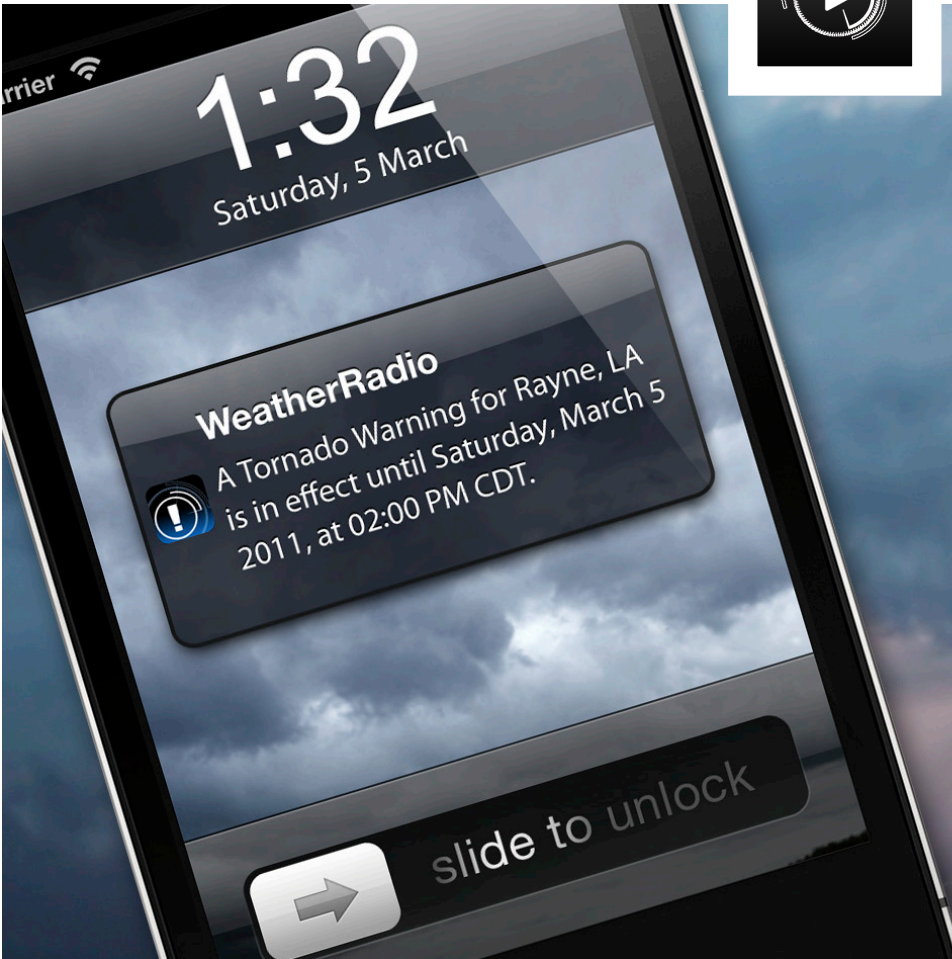

 **iMap** Weather Radio

A Weather Radio. A Smartphone.
A Life Saver.

iMapWeather Radio

iMap® Weather Radio

The iMapWeather Radio is designed to help save lives by combining the power of a weather radio with the precision and convenience of a smartphone.

The iMapWeather Radio wakes up and alerts users in times when severe weather approaches. The patent-pending iMapWeather Radio is designed to provide consumers with precise “follow-me” weather alerts, and up to five other locations, delivered to their mobile devices.

iMapWeather Radio Benefits

- Convert your audience's mobile devices into a next-generation 'weather radio', featuring video, verbal, and/or textual severe weather early warnings
- Transmit your own real-time streaming video and live audio feeds, and spoken warnings from NOAA's National Weather Service (NWS) to smartphones
- Provide breaking news for the precise location of mobile device users and deliver those broadcasts immediately, in times of impending danger
- Extend your brand to iPhones, tablets, and other mobile devices
- Automatically deliver weather alerts directly to mobile devices, synchronized with your locally branded, severe weather programming

iMapWeather Radio Key Features

- Precise alerts, current conditions and forecast for the user's current location and up to five other favorite “nickname” locations, delivered to mobile devices
- An interactive map, showing the location of the user relative to warnings and radar echoes
- Real-time video to application users via turn-key solutions