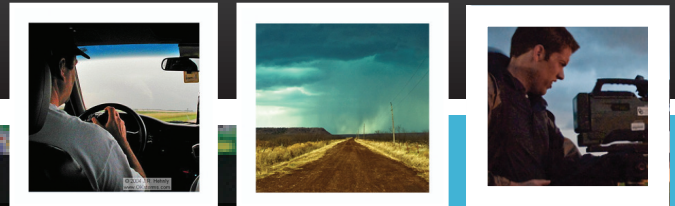

Real-time Storm Chase Video OnLine and OnAir

Monster Energy
JR Hehnlly
Sponsored by Monster Energy Drink®

Video **Image**

Share this

Watch Video in Popup

iMap

iMapTracker