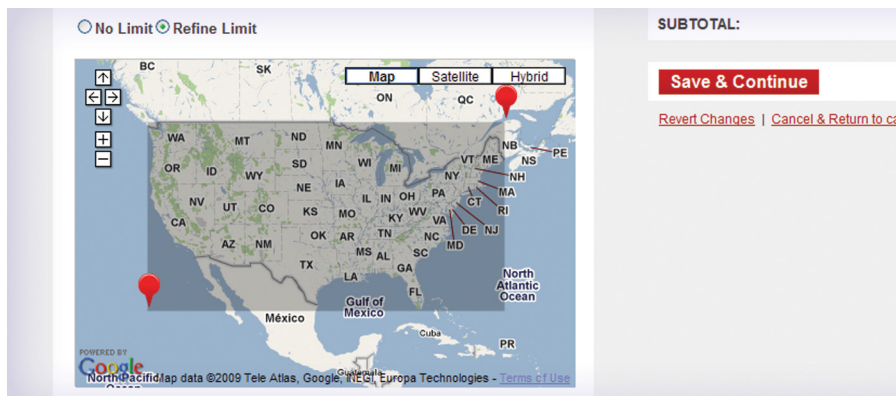

Time of Day | Map Area | Weather | Context

Weather Delivery Parameter
Choose the temperature and weather conditions that will trigger your campaign.

Temperature Conditions
 No Limits Refine Limits

Range = 161 °F

Standard Weather Conditions
(\$0.10 per weather condition)

No Limits Refine Limits

Rain
 Snow
 Fog
 Sleet

Severe Weather Conditions

No Limits Refine Limits

Hurricane \$0.71
 Tornado \$0.23
 Tsunami \$0.76
 Volcano eruption \$0.67
 Earthquake \$0.31