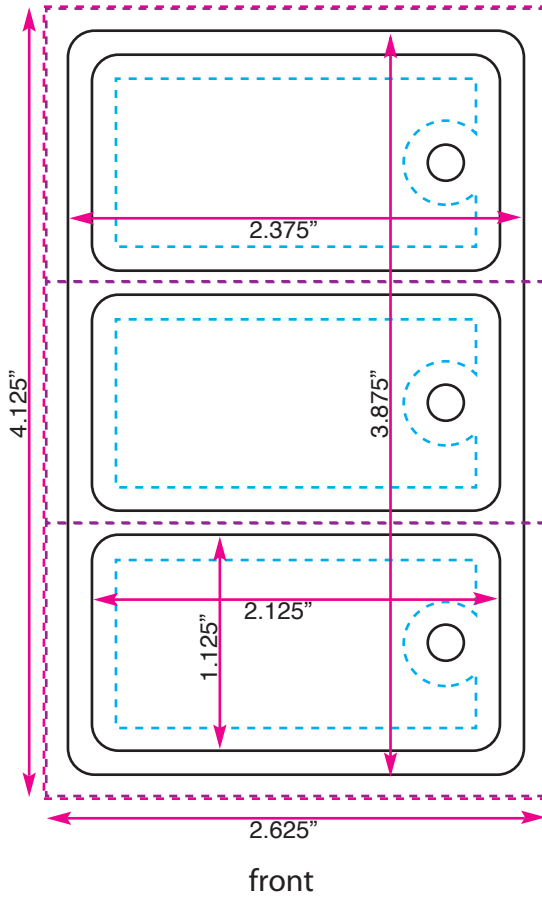

STONEHOUSE

MARKETING SERVICES

2039 Industrial Blvd. • Norman, OK 73069
405 360-5674 • Fax 405 360-6019
stonehousemarketing.com

- Copy / Art Limit
- Keytag Bleed
- Matrix Bleed
- Die lines for matrix

Please leave all matrix lines on a separate layer